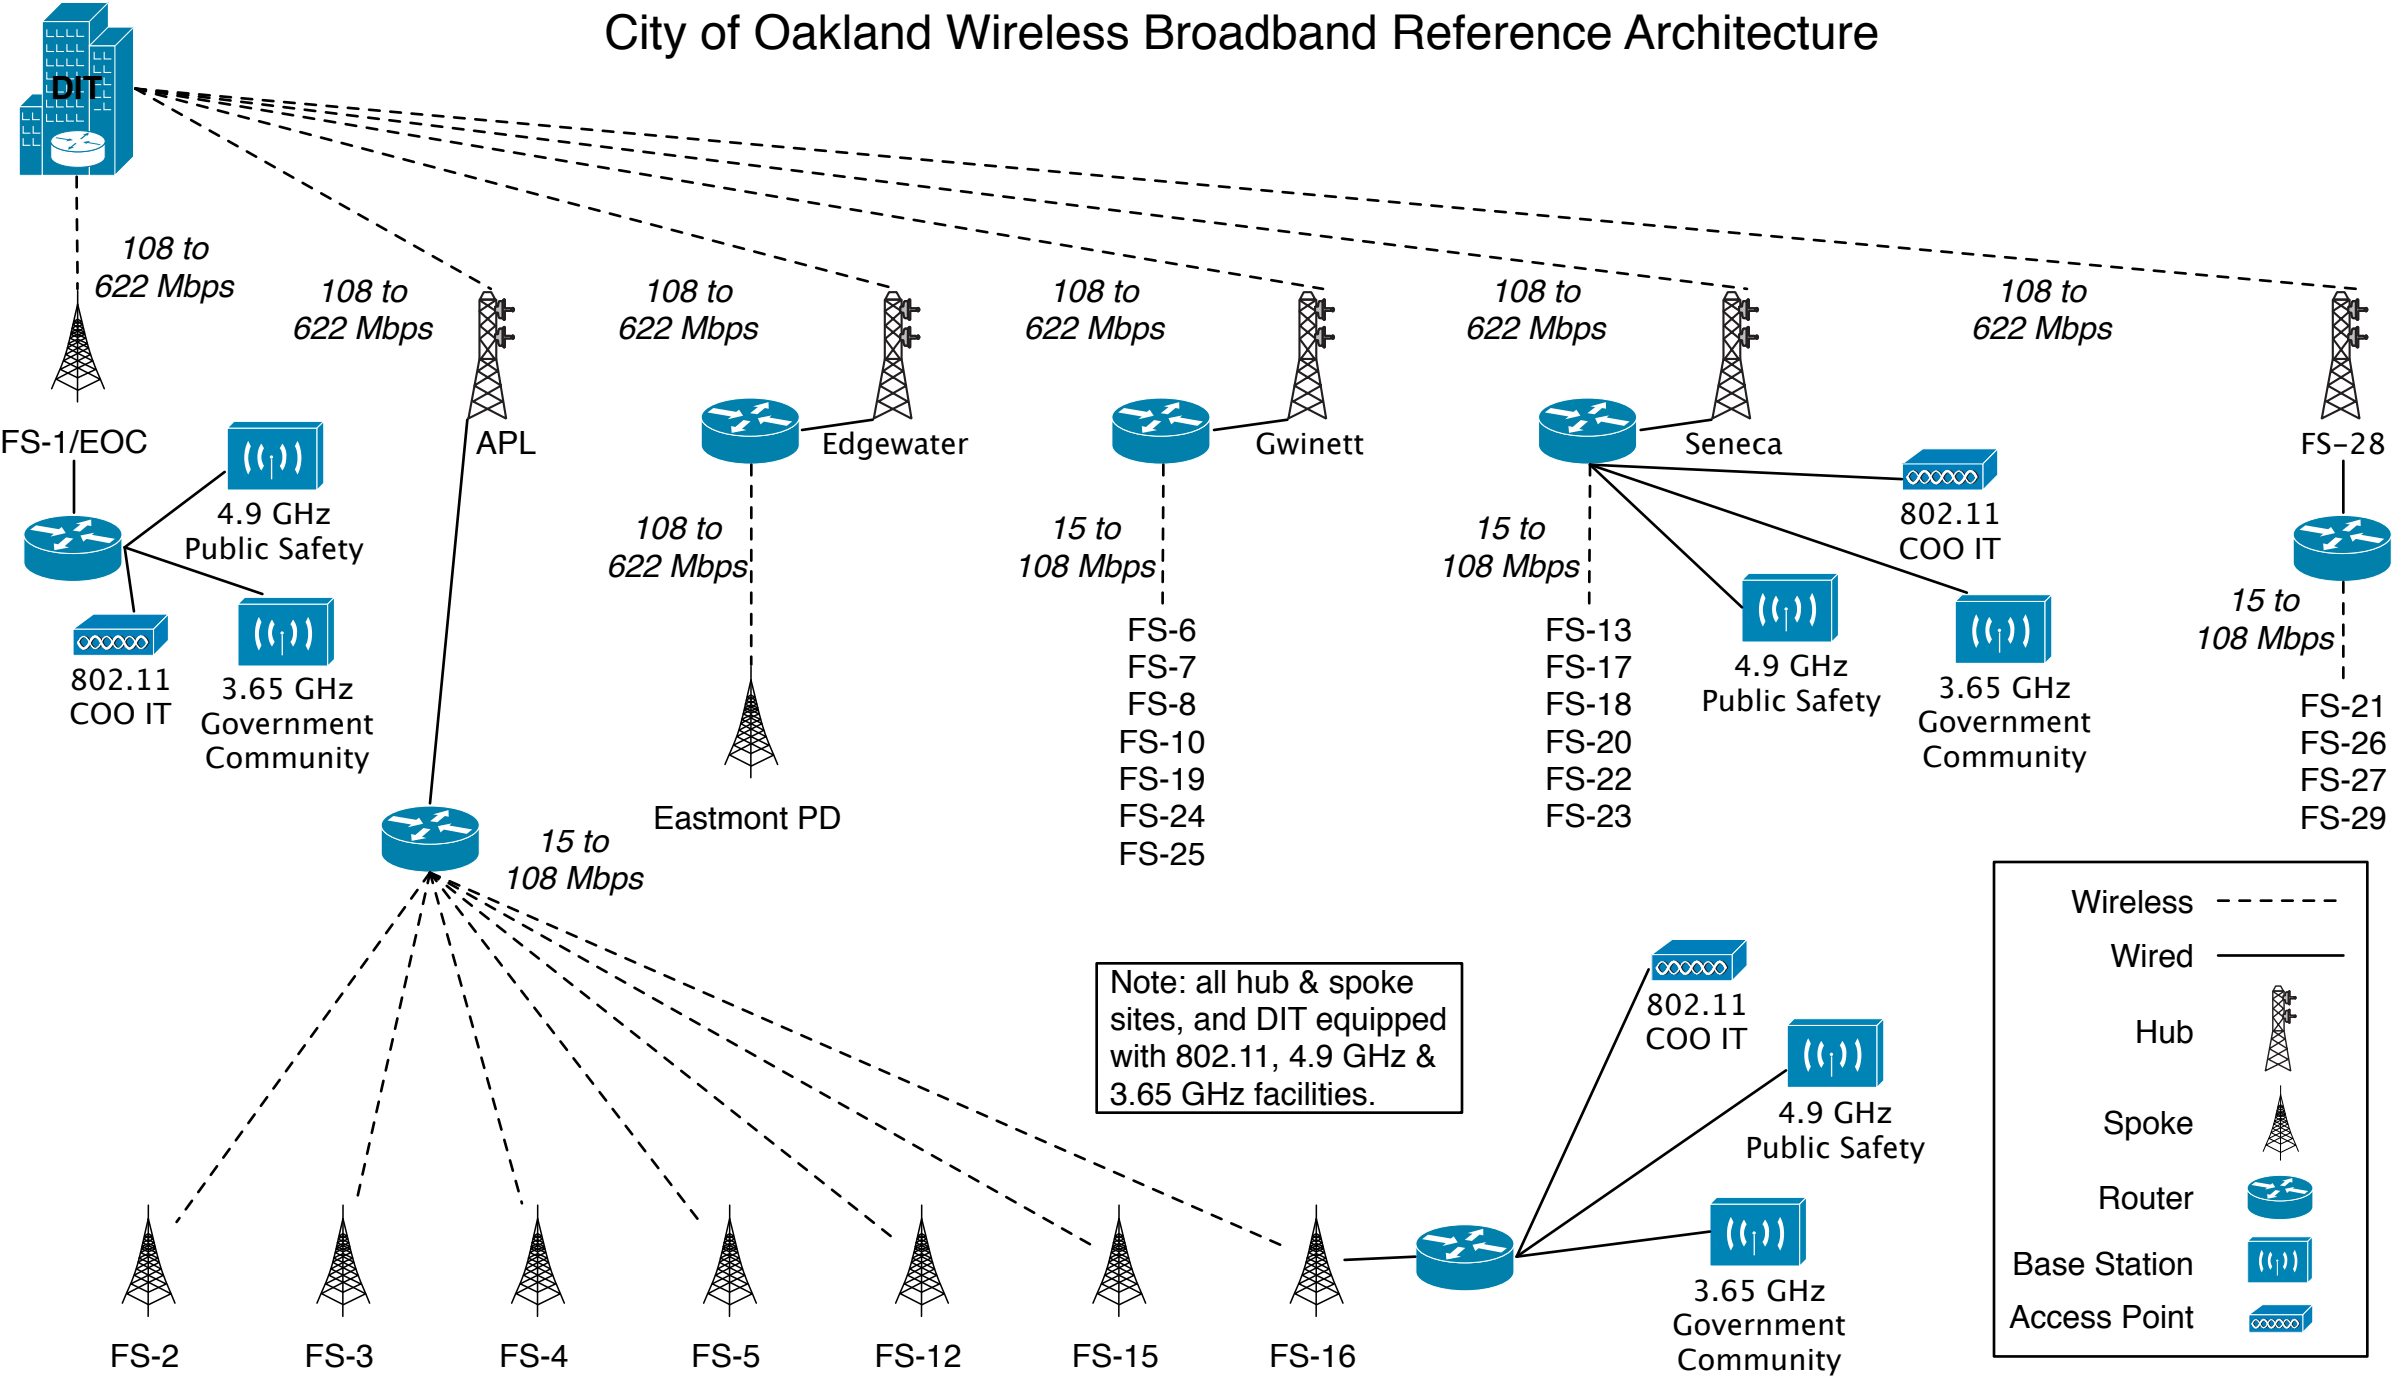

# City of Oakland Wireless Broadband Reference Architecture

Note: all hub & spoke sites, and DIT equipped with 802.11, 4.9 GHz & 3.65 GHz facilities.