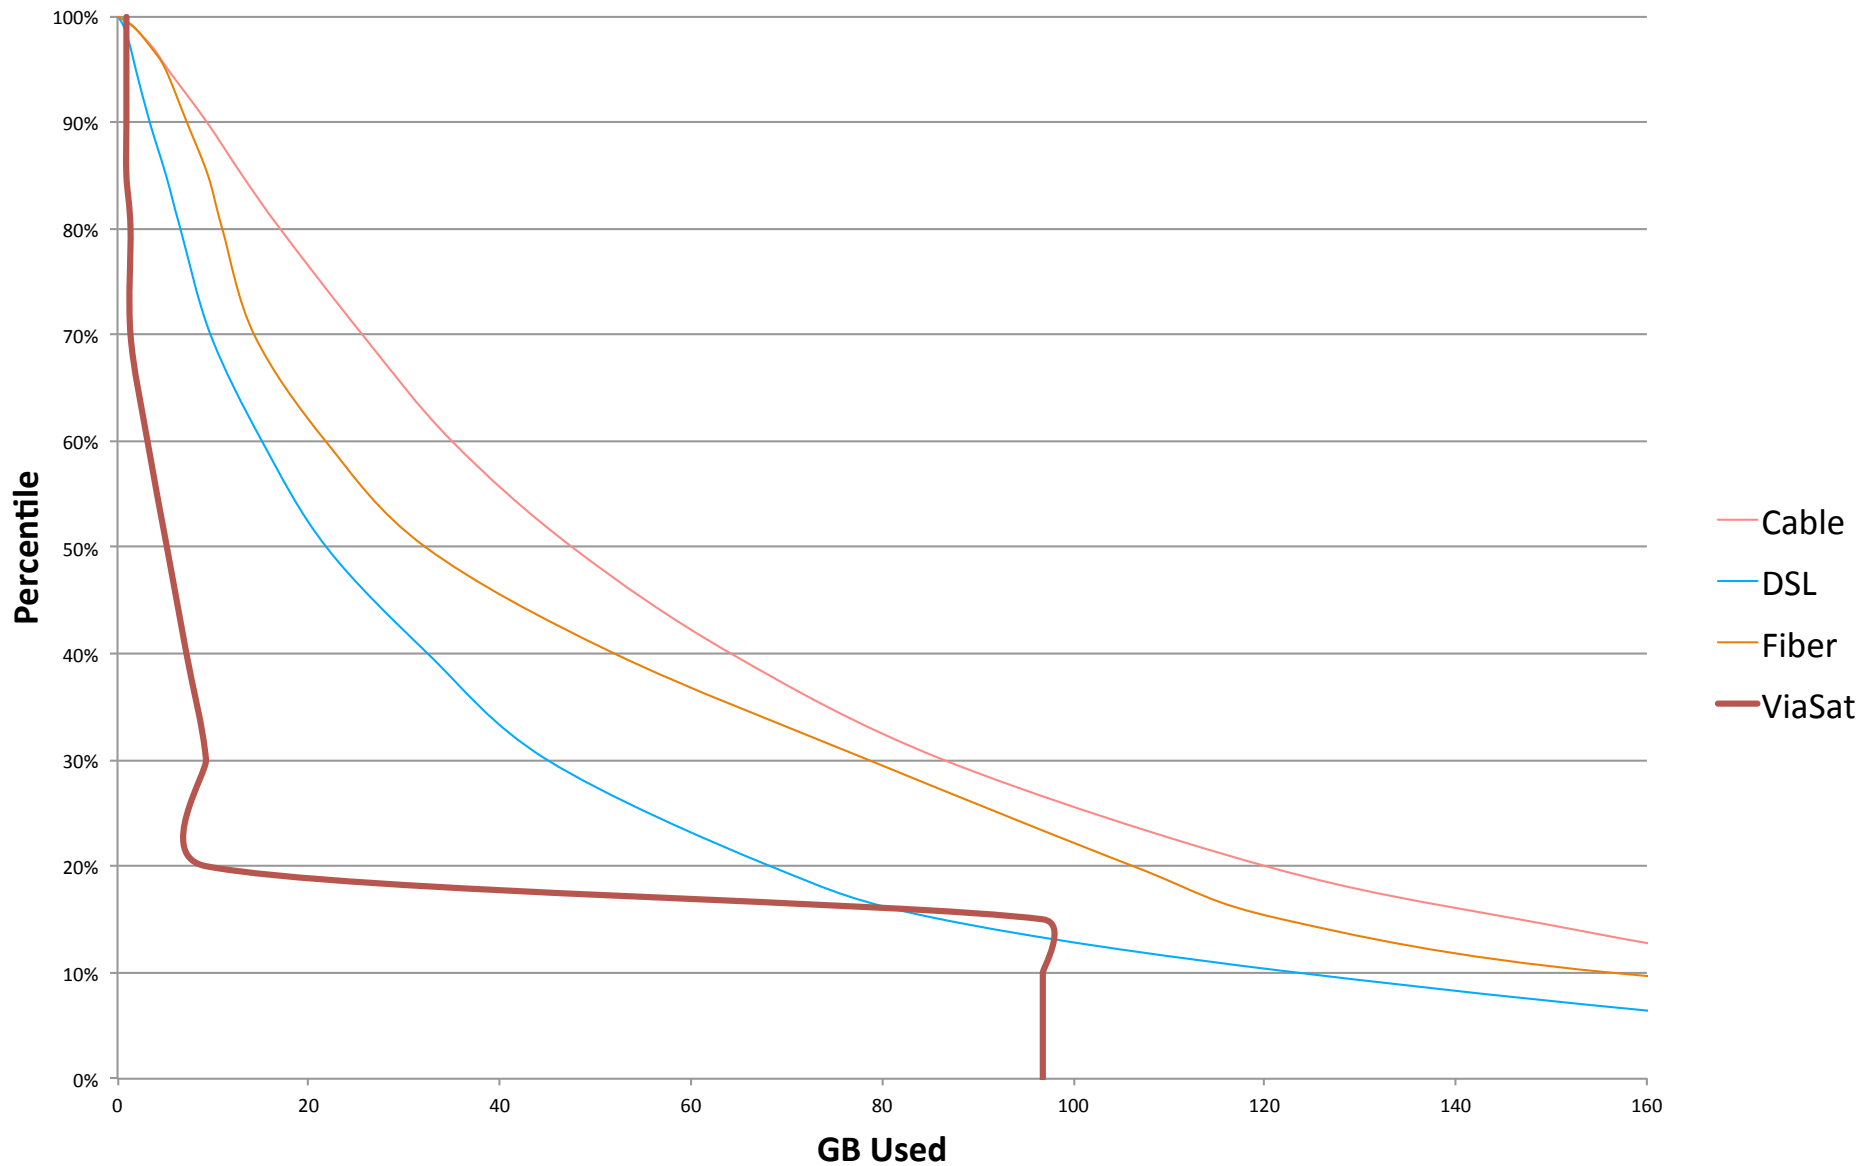

Chart 24: Cumulative Distribution of User Traffic, by Technology - September 2013 Test Data

Source: reference spreadsheet for Chart 24, 2014 Measuring Broadband America Fixed Broadband Report, A Report on Consumer Fixed Broadband Performance in the U.S., FCC, 18 June 2014. Published report suppressed ViaSat consumption data, the version above includes it unchanged.