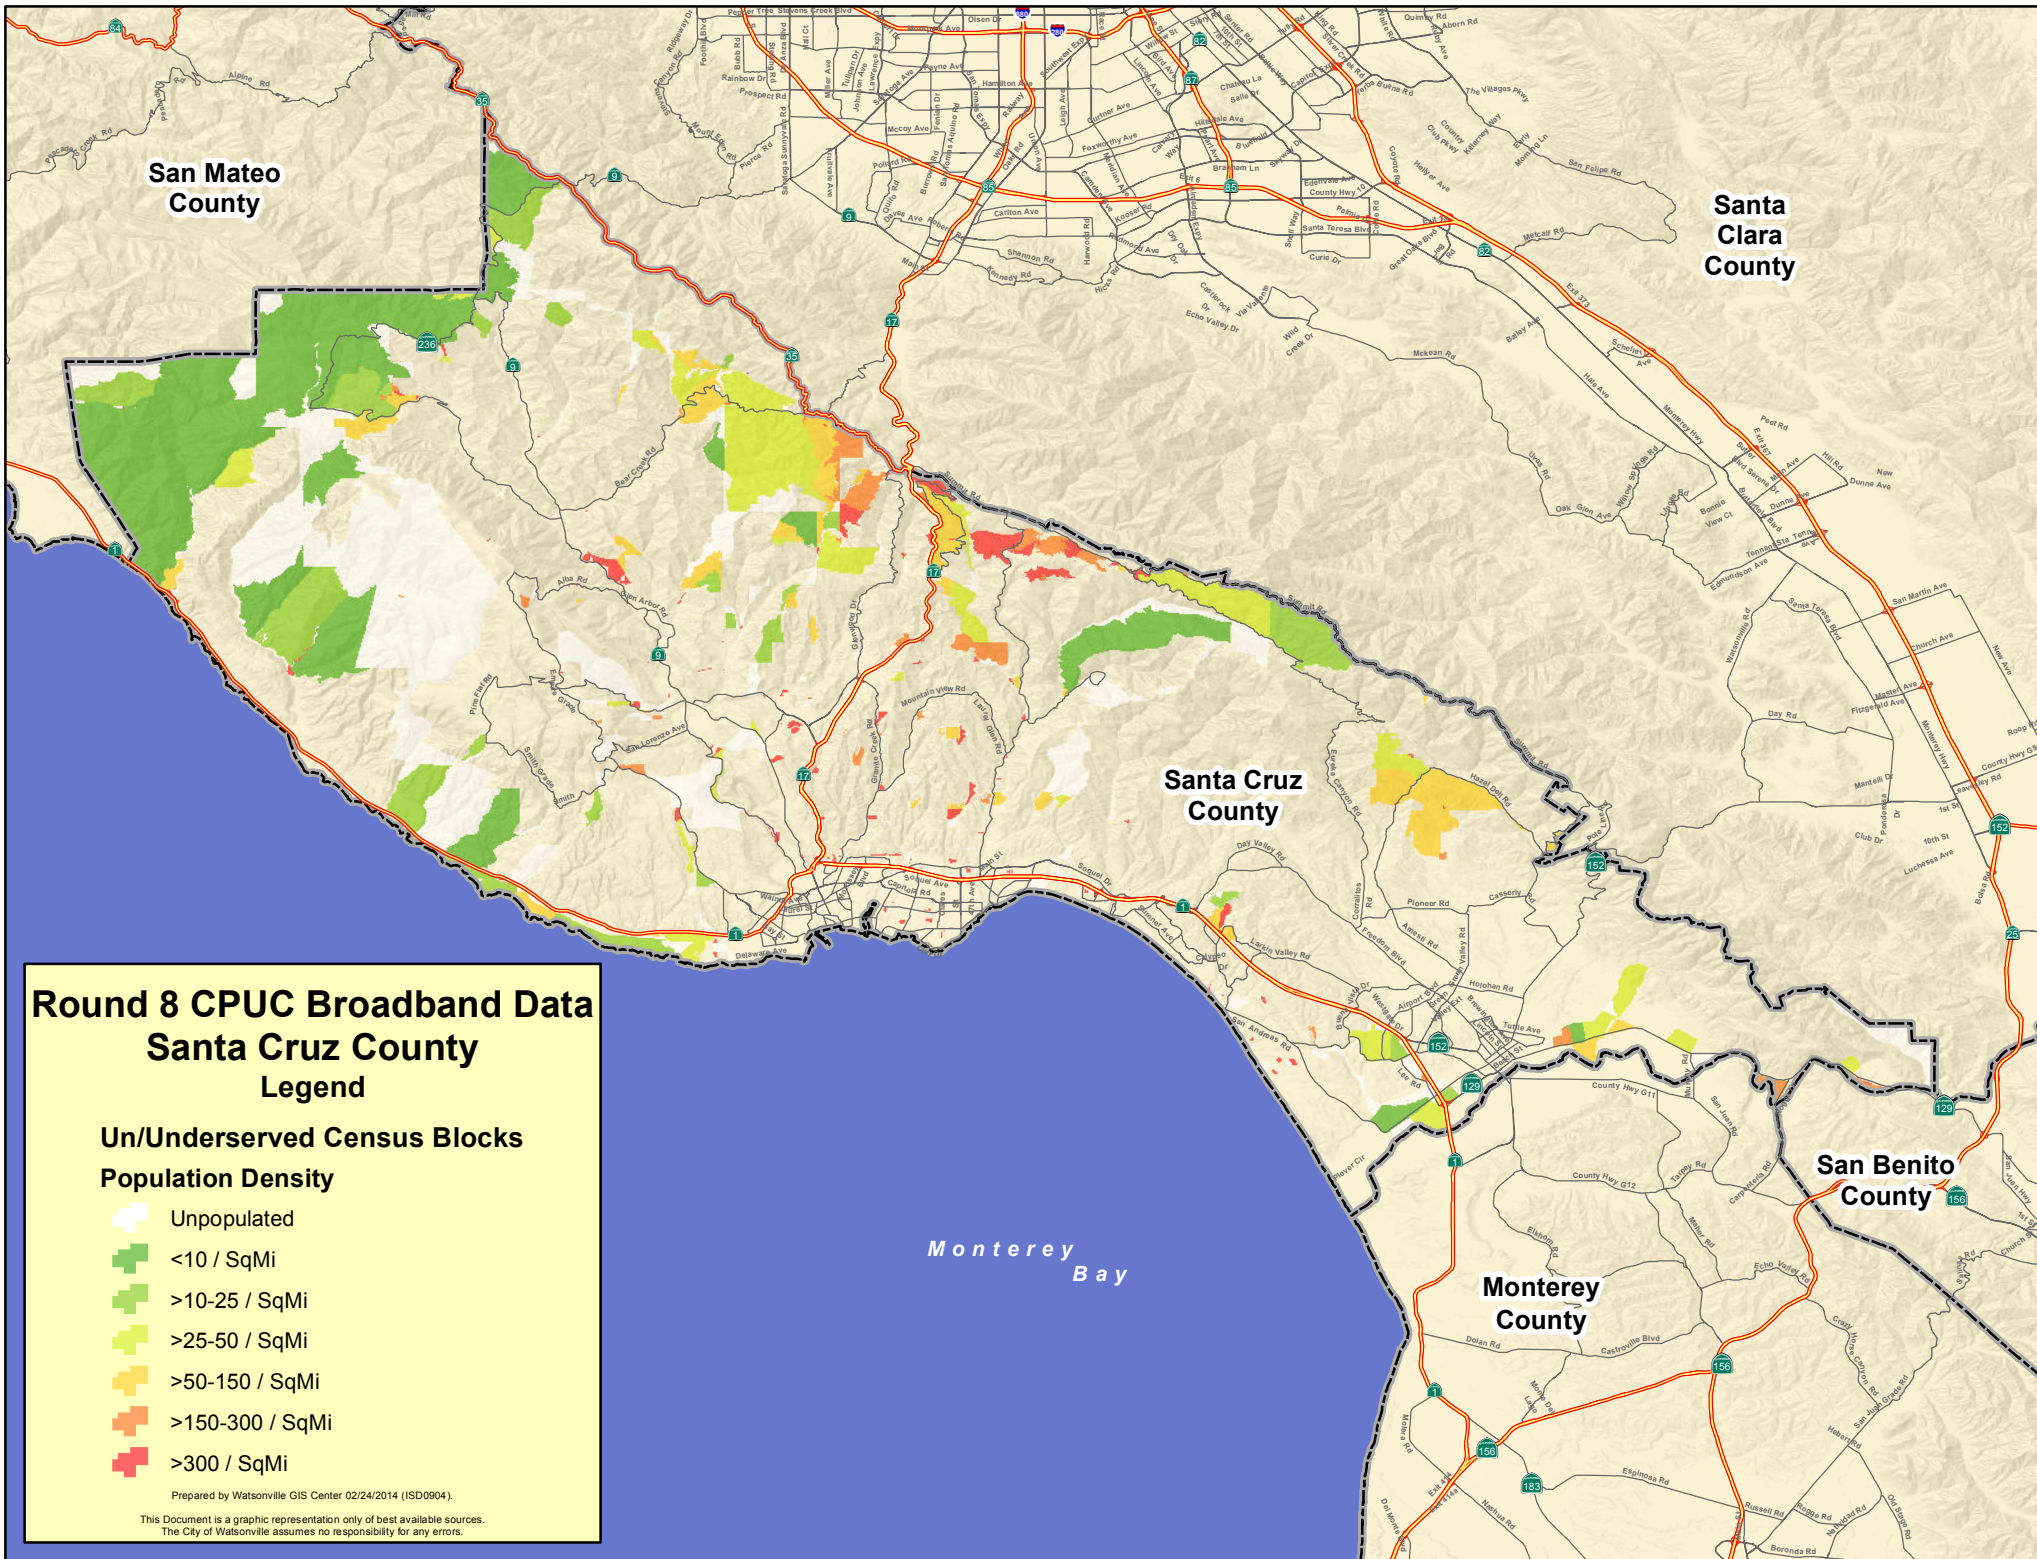

Round 8 CPUC Broadband Data Monterey County

Legend

Un/Underserved Census Blocks

Population Density

- Unpopulated
- <10 / SqMi
- >10-25 / SqMi
- >25-50 / SqMi
- >50-150 / SqMi
- >150-300 / SqMi
- >300 / SqMi

Prepared by Watsonville GIS Center 02/24/2014 (ISD0904).
This Document is a graphic representation only of best available sources.
The City of Watsonville assumes no responsibility for any errors.

Round 8 CPUC Broadband Data San Benito County

Legend

Population Density

- Unpopulated
- <10 / SqMi
- >10-25 / SqMi
- >25-50 / SqMi
- >50-150 / SqMi
- >150-300 / SqMi
- >300 / SqMi

Prepared by Watsonville GIS Center 02/20/2014 (ISD0904).

This Document is a graphic representation only of best available sources.
The City of Watsonville assumes no responsibility for any errors.

San Mateo County

Santa Clara County

Santa Cruz County

San Benito County

Monterey County

Monterey Bay

Round 8 CPUC Broadband Data
Santa Cruz County
Legend

Un/Underserved Census Blocks