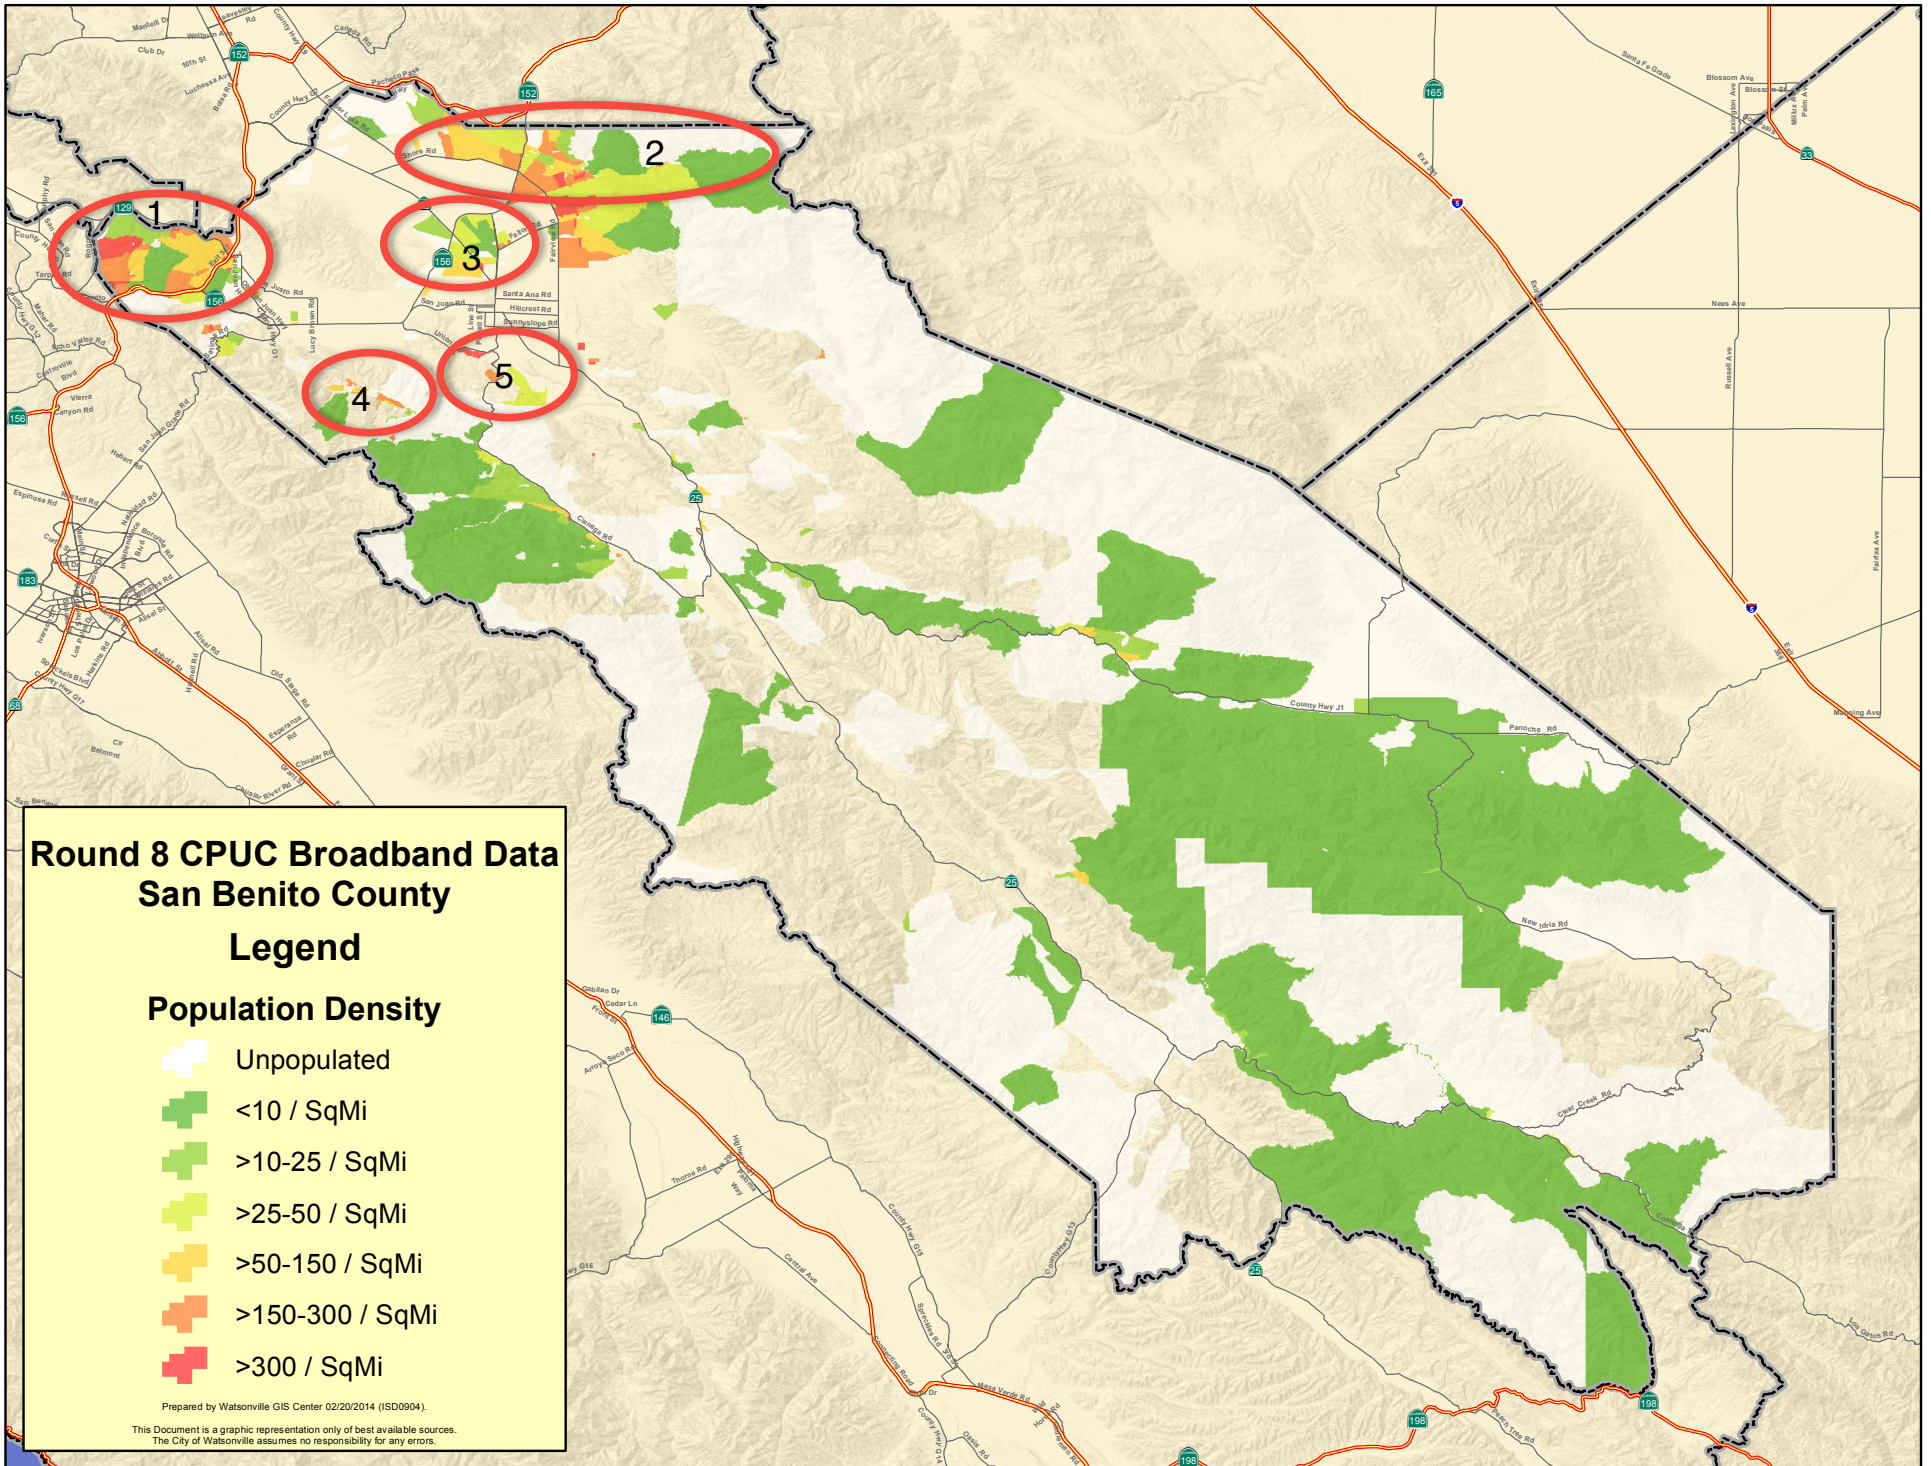

Round 8 CPUC Broadband Data San Benito County

Legend

Population Density

- Unpopulated
- <10 / SqMi
- >10-25 / SqMi
- >25-50 / SqMi
- >50-150 / SqMi
- >150-300 / SqMi
- >300 / SqMi