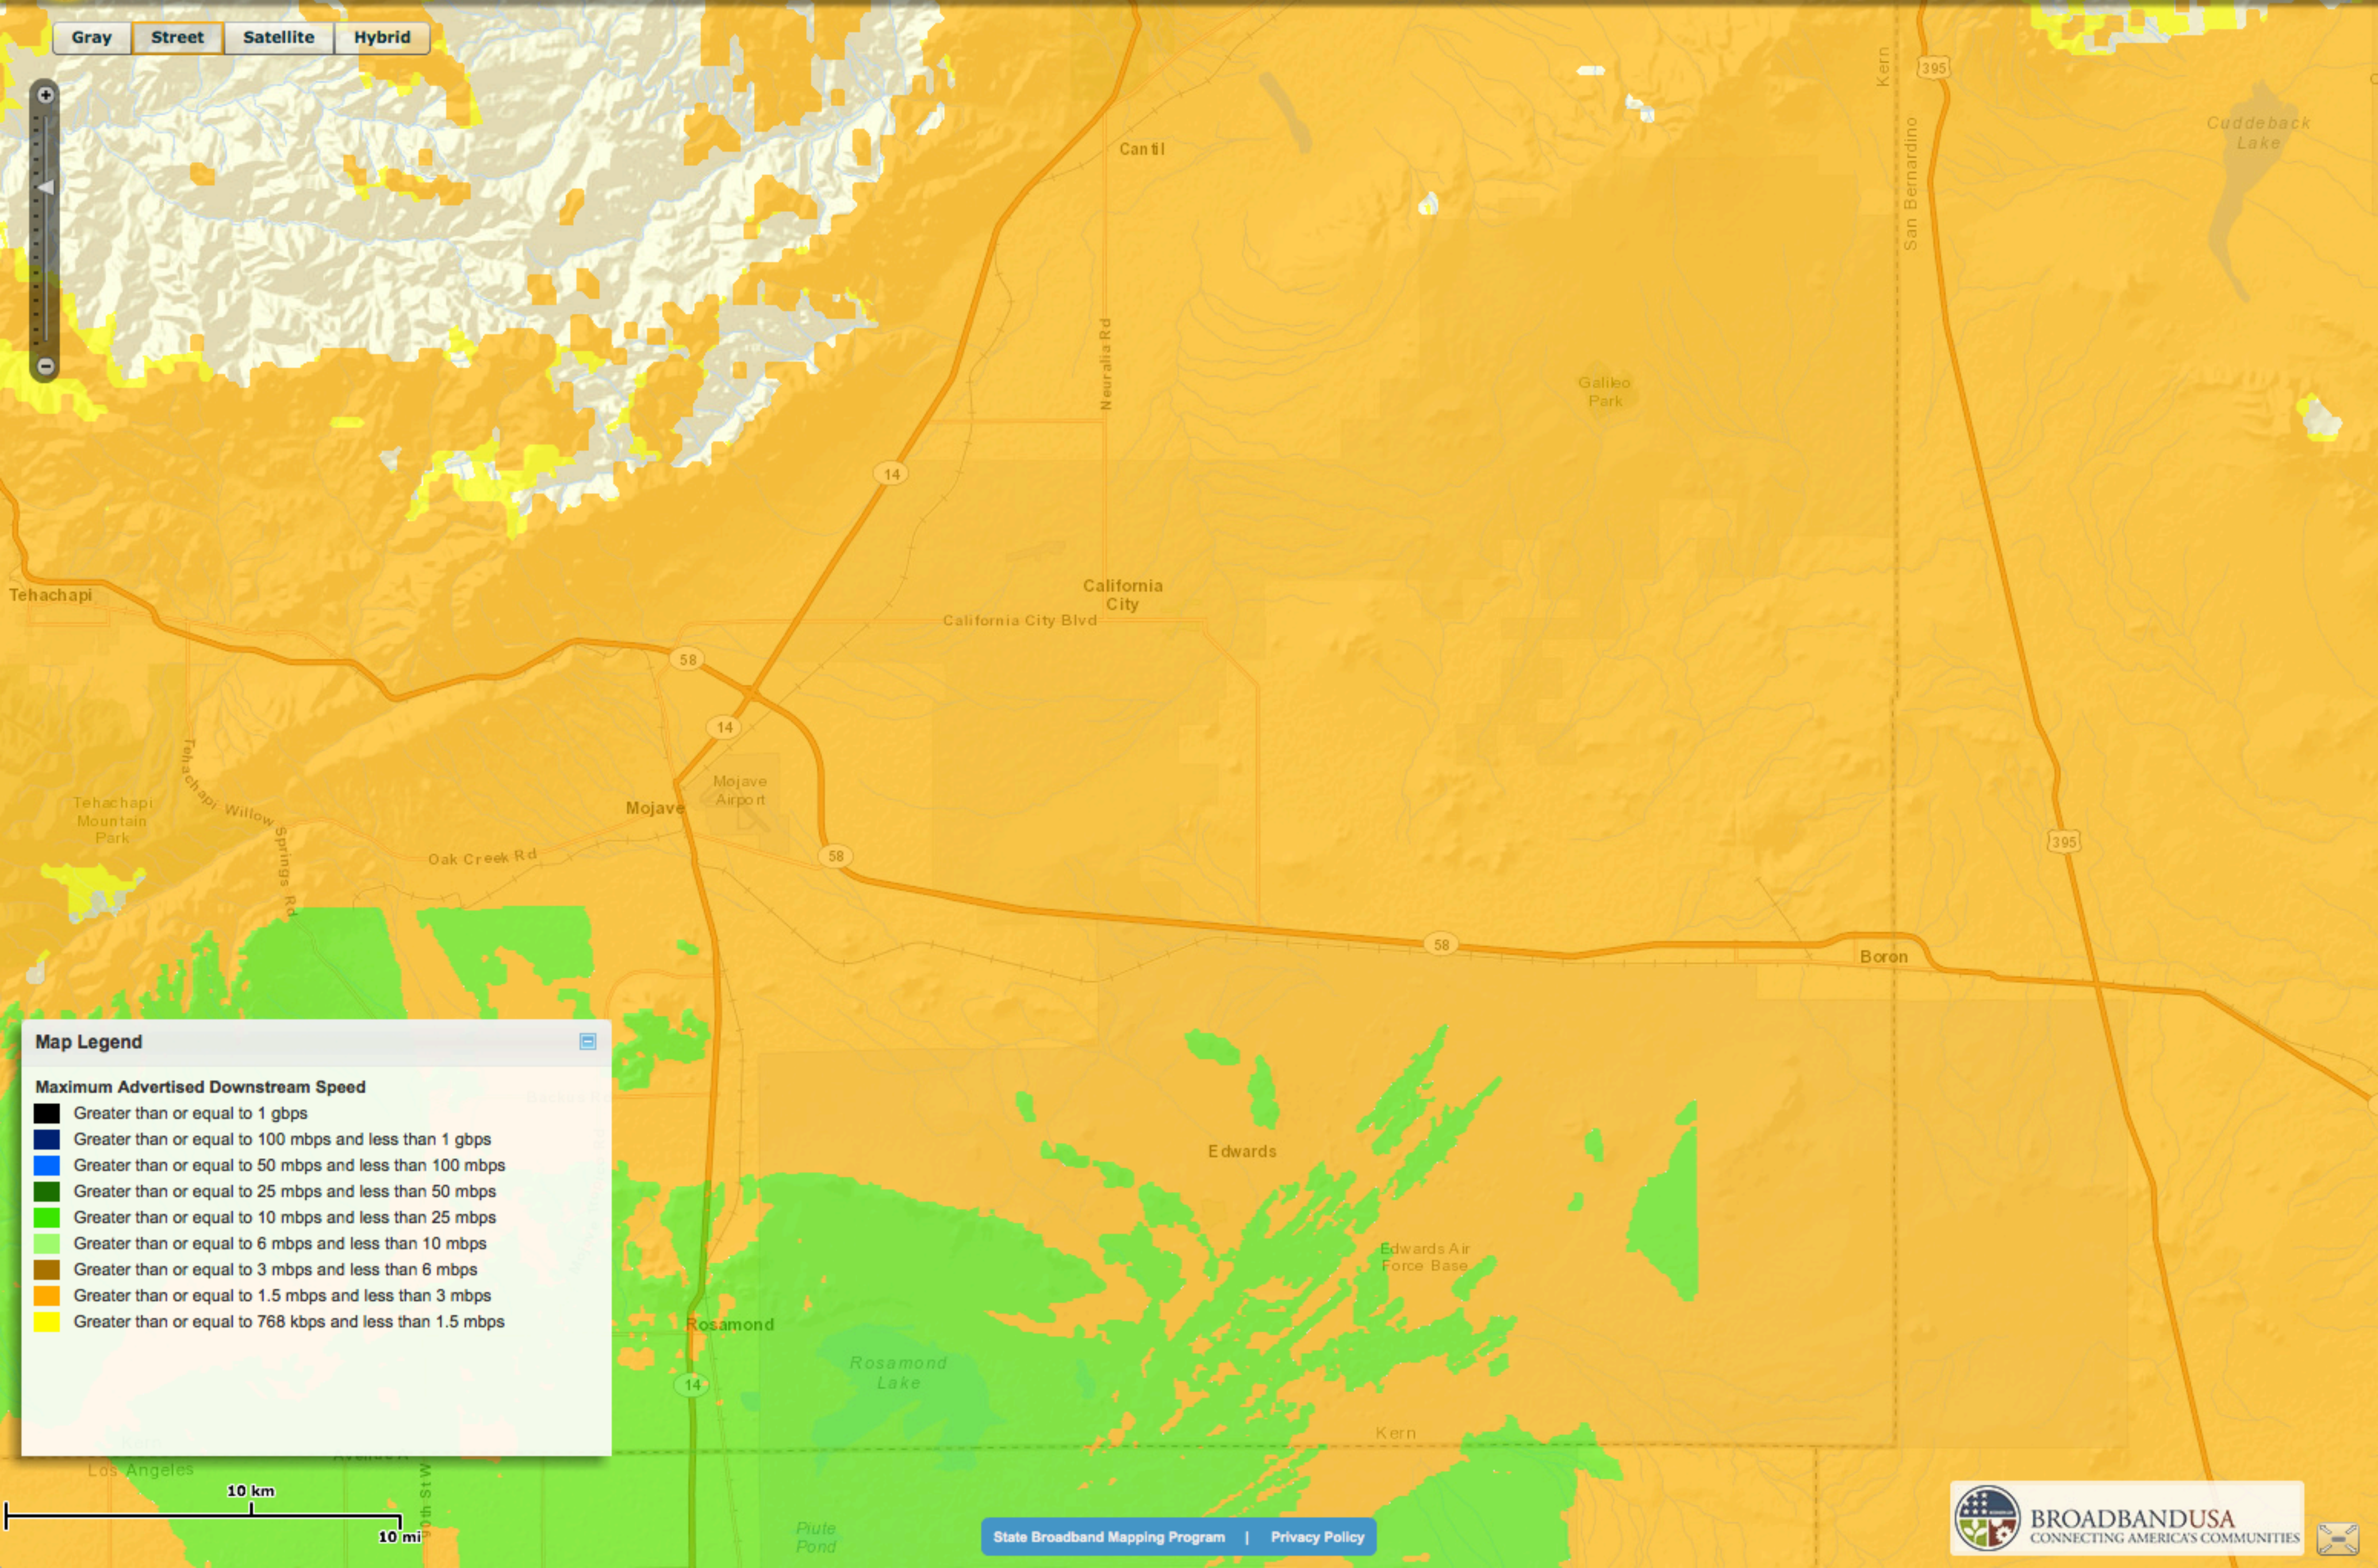

Gray Street Satellite Hybrid

Map Legend

Maximum Advertised Downstream Speed

- Greater than or equal to 1 gbps
- Greater than or equal to 100 mbps and less than 1 gbps
- Greater than or equal to 50 mbps and less than 100 mbps
- Greater than or equal to 25 mbps and less than 50 mbps
- Greater than or equal to 10 mbps and less than 25 mbps
- Greater than or equal to 6 mbps and less than 10 mbps
- Greater than or equal to 3 mbps and less than 6 mbps
- Greater than or equal to 1.5 mbps and less than 3 mbps
- Greater than or equal to 768 kbps and less than 1.5 mbps