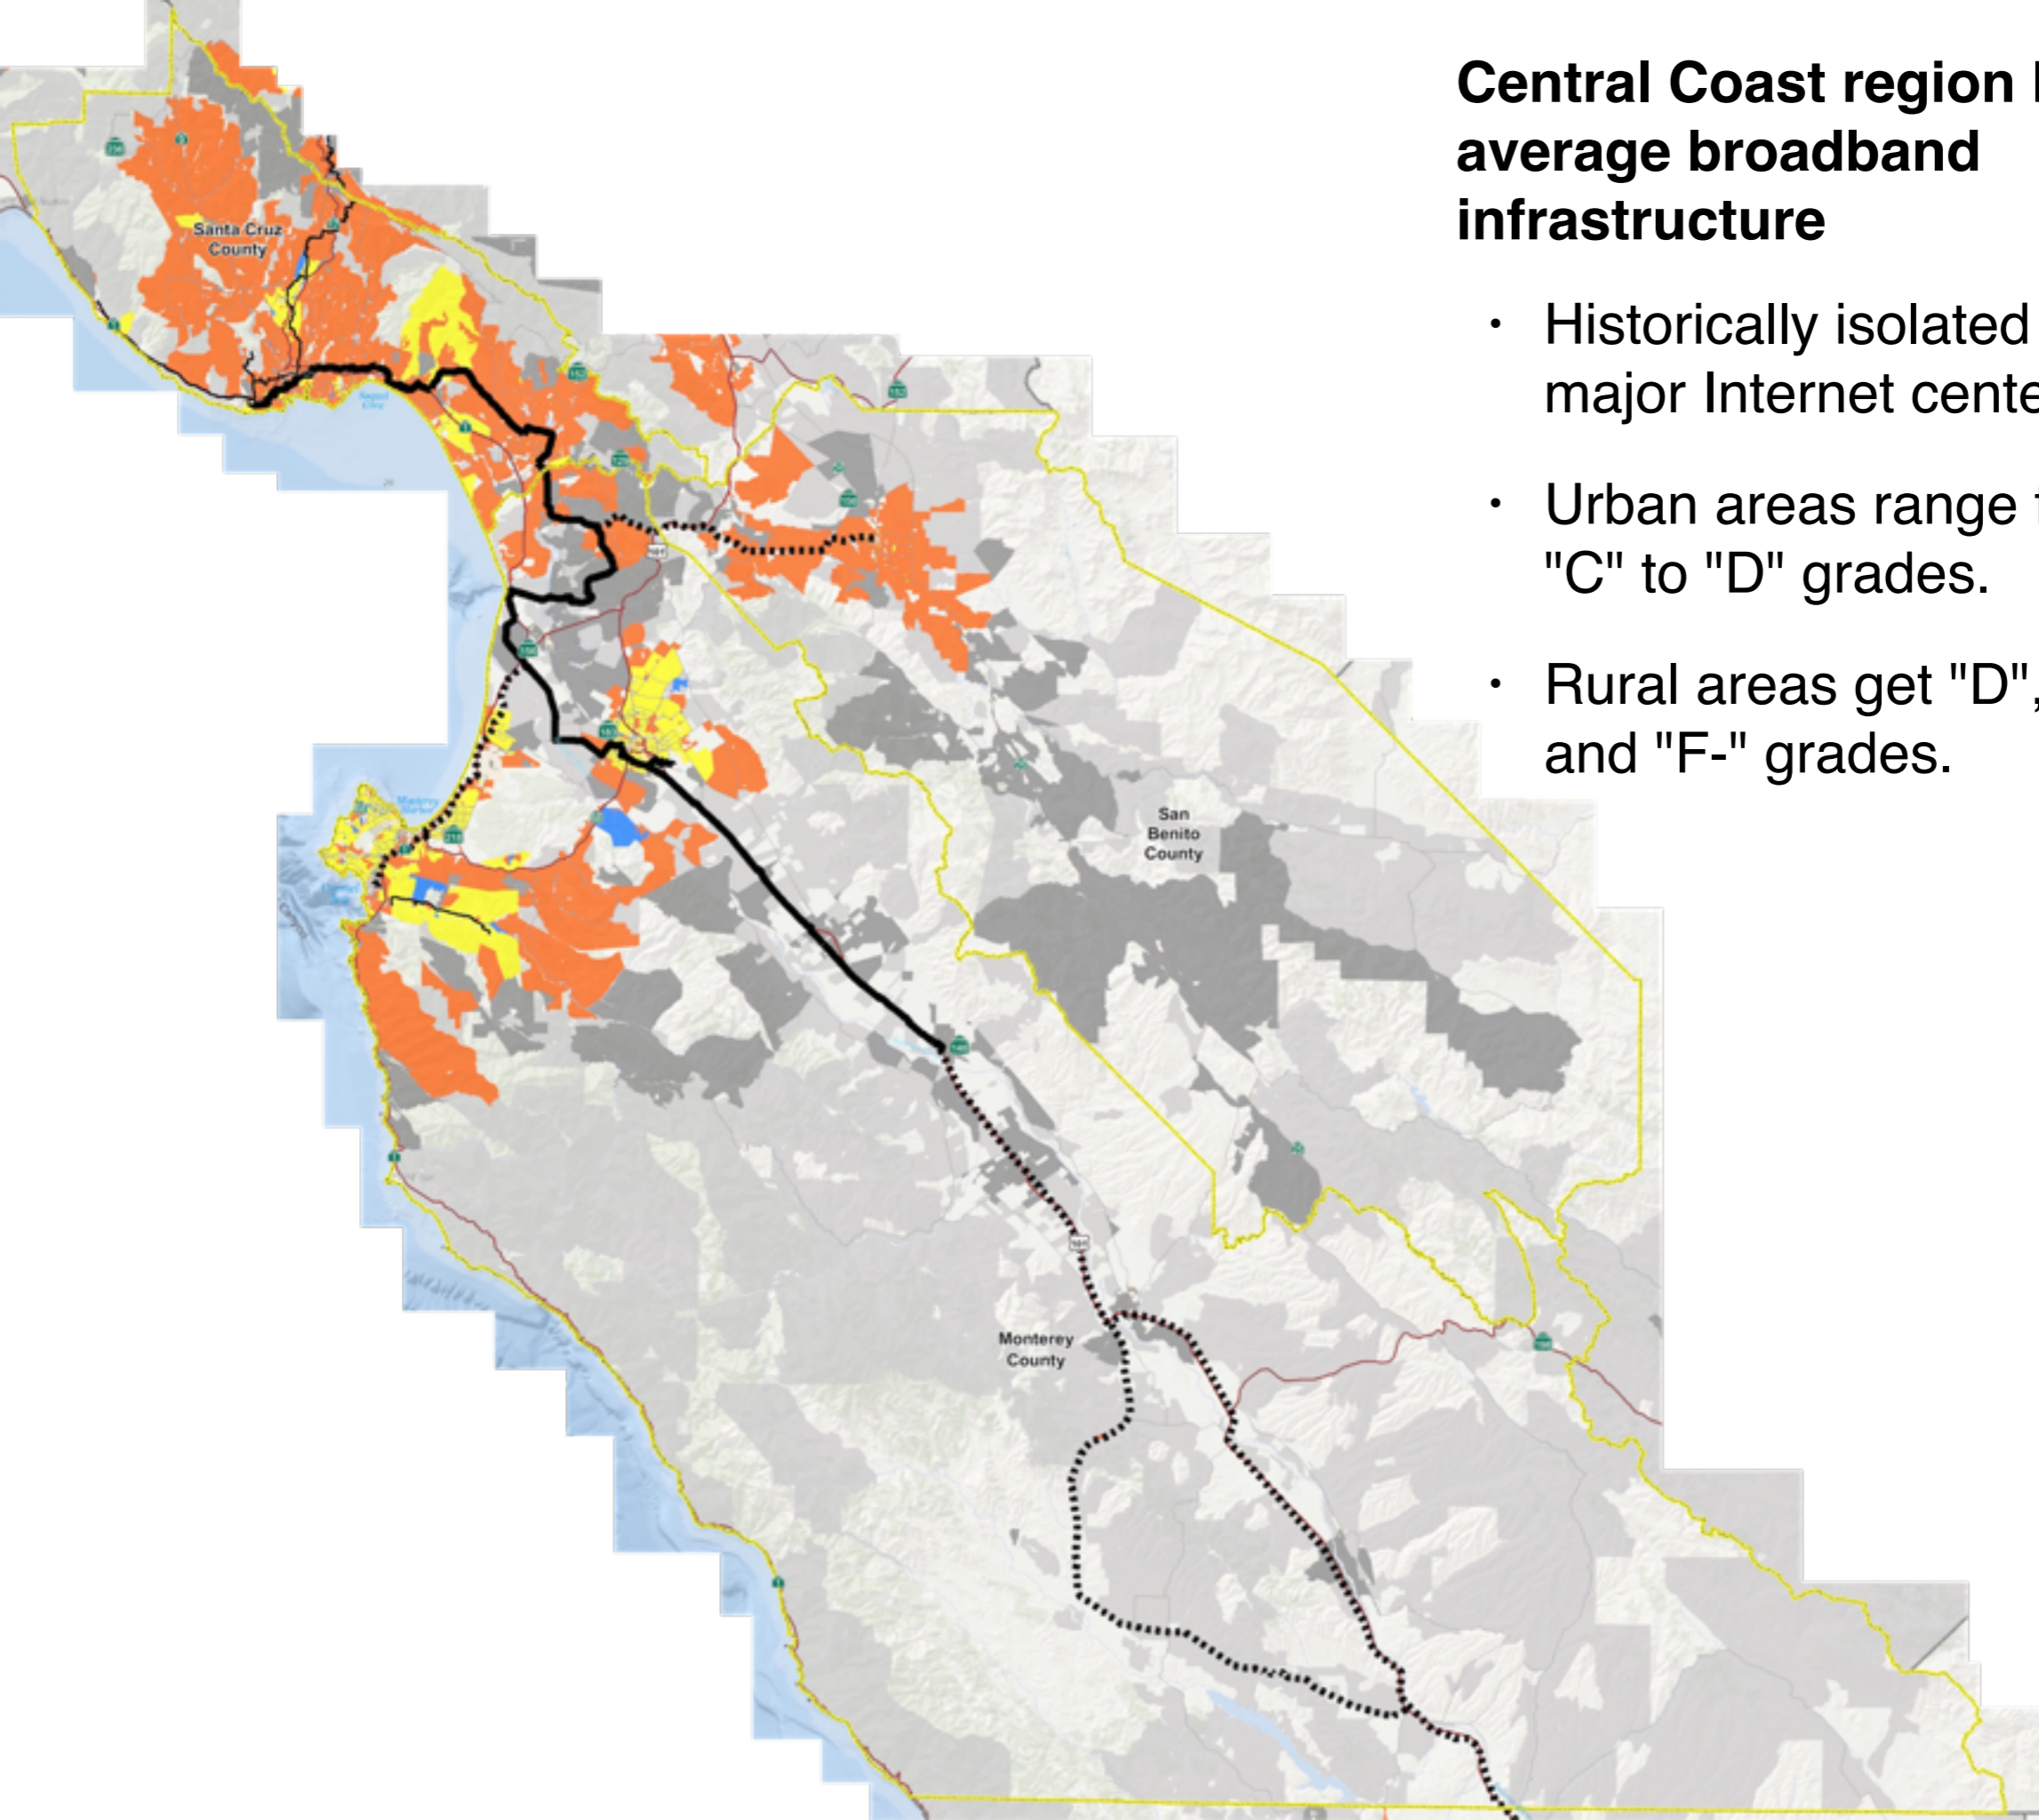

Central Coast Broadband Update

11 October 2016

Central Coast
Broadband Consortium

Central Coast region has below average broadband infrastructure

- Historically isolated from major Internet centers.
- Urban areas range from "C" to "D" grades.
- Rural areas get "D", "F" and "F-" grades.

Infrastructure projects changing the landscape

- Sunesys project will be regional backbone.
- Infrastructure builds by incumbents, independents.
- Muni projects in Santa Cruz (city & county), Watsonville, Hollister, Salinas. 

Salinas AgTech Corridor

Leverages existing and planned fiber networks

Extend middle mile to King City, SLO, Hollister & Monterey

Current projects show feasibility

Back up slides

Central Coast
Broadband Consortium

Extend fiber to King City & SLO, complete Hollister loop

Links greater Salinas Valley to major routes