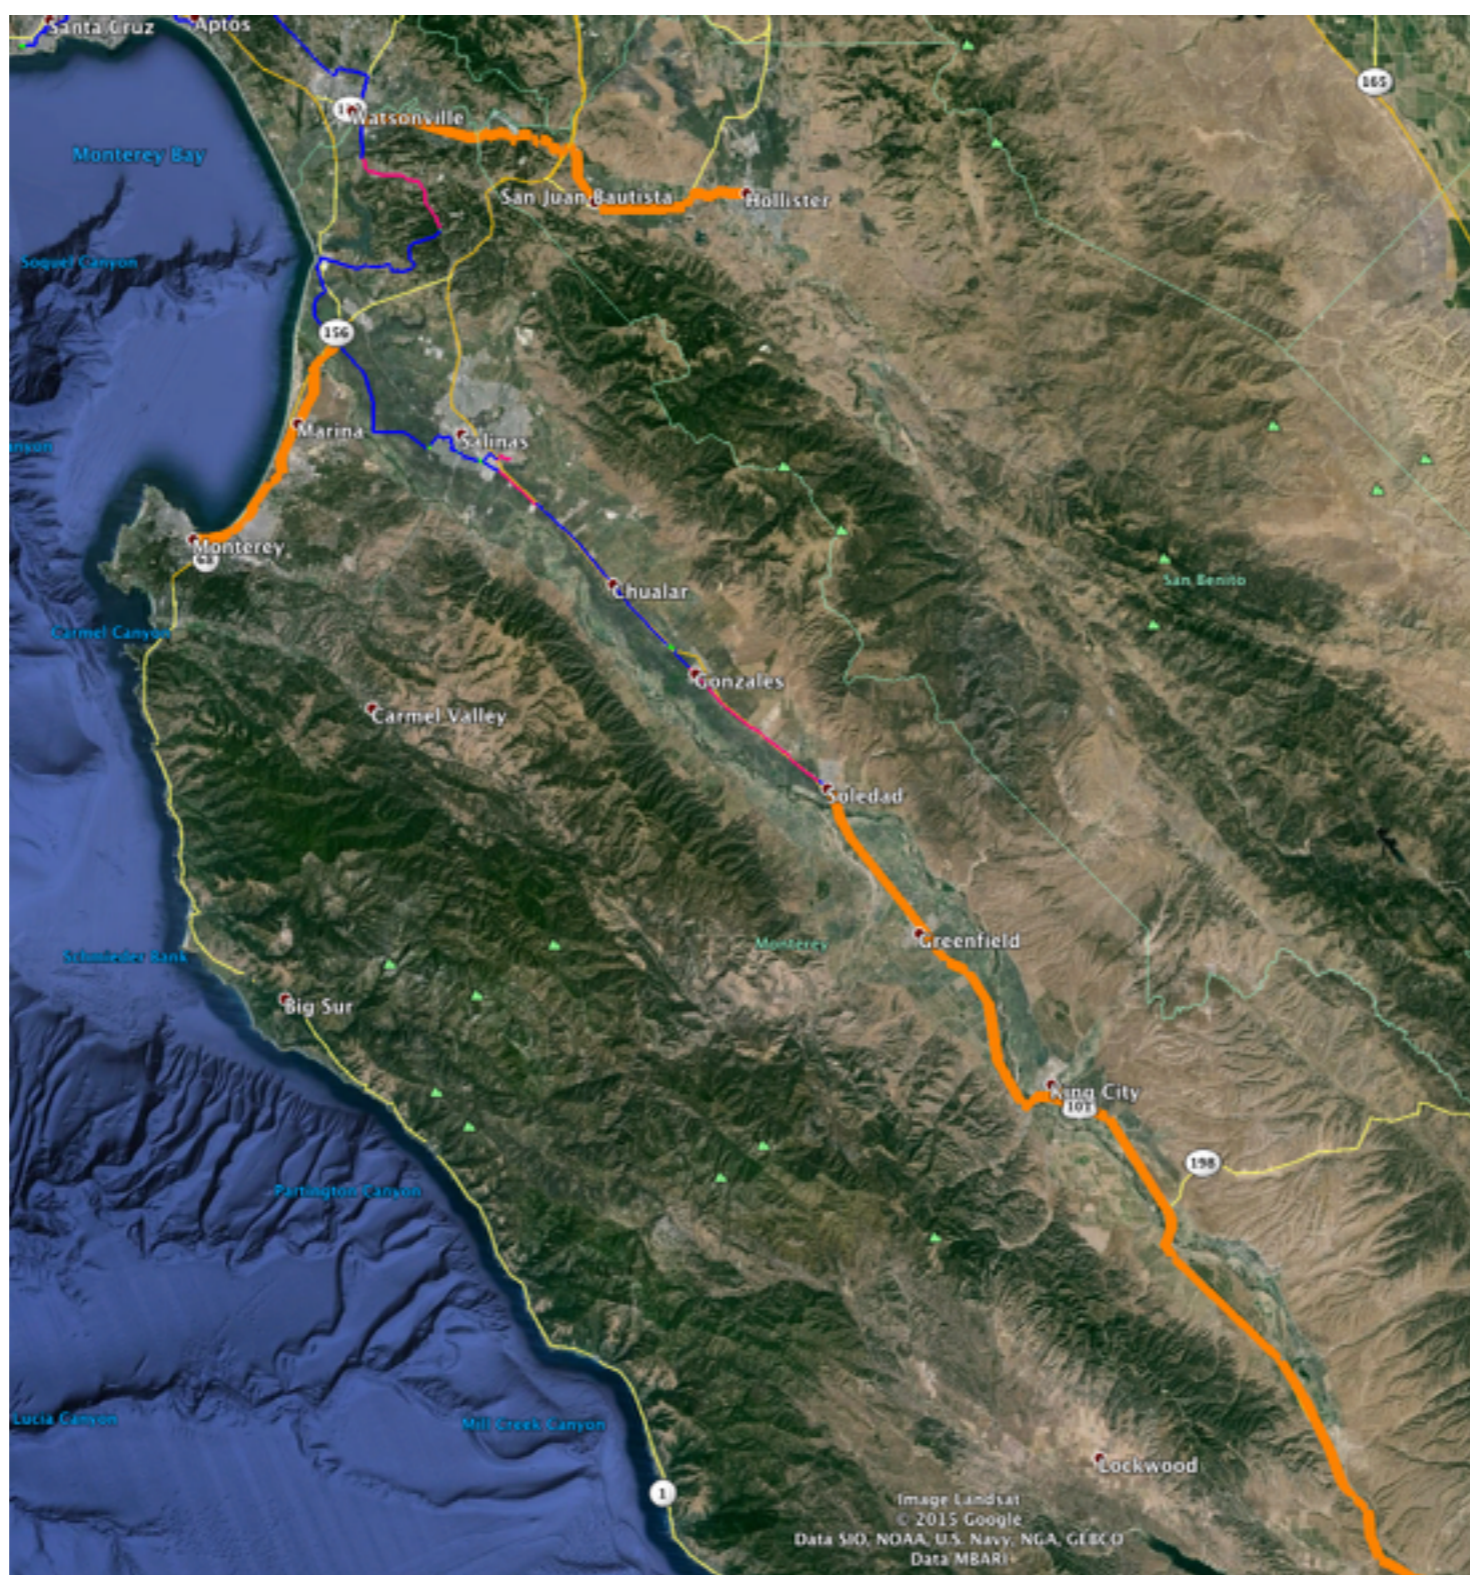

Infrastructure projects changing the landscape

- Sunesys project will be regional backbone.
- Infrastructure builds by incumbents, independents.
- Muni projects in Santa Cruz (city & county), Watsonville, Hollister, Salinas. 

Salinas AgTech Corridor

Leverages existing and planned fiber networks

Extend middle mile to King City, SLO, Hollister & Monterey

Current projects show feasibility

Back up slides

Central Coast
Broadband Consortium

Monterey County

1. Greenfield
2. King City
3. Gonzales

Regional Wild Cards

1. Soledad
2. Castroville
3. Chualar

Santa Cruz County

1. Pleasure Point/Twin Lakes
2. Soquel
3. Brookdale

San Benito County

1. Aromas area
2. Airport/Northeast area
3. Cienega Road area

Extend fiber to King City & SLO, complete Hollister loop

Links greater Salinas Valley to major routes