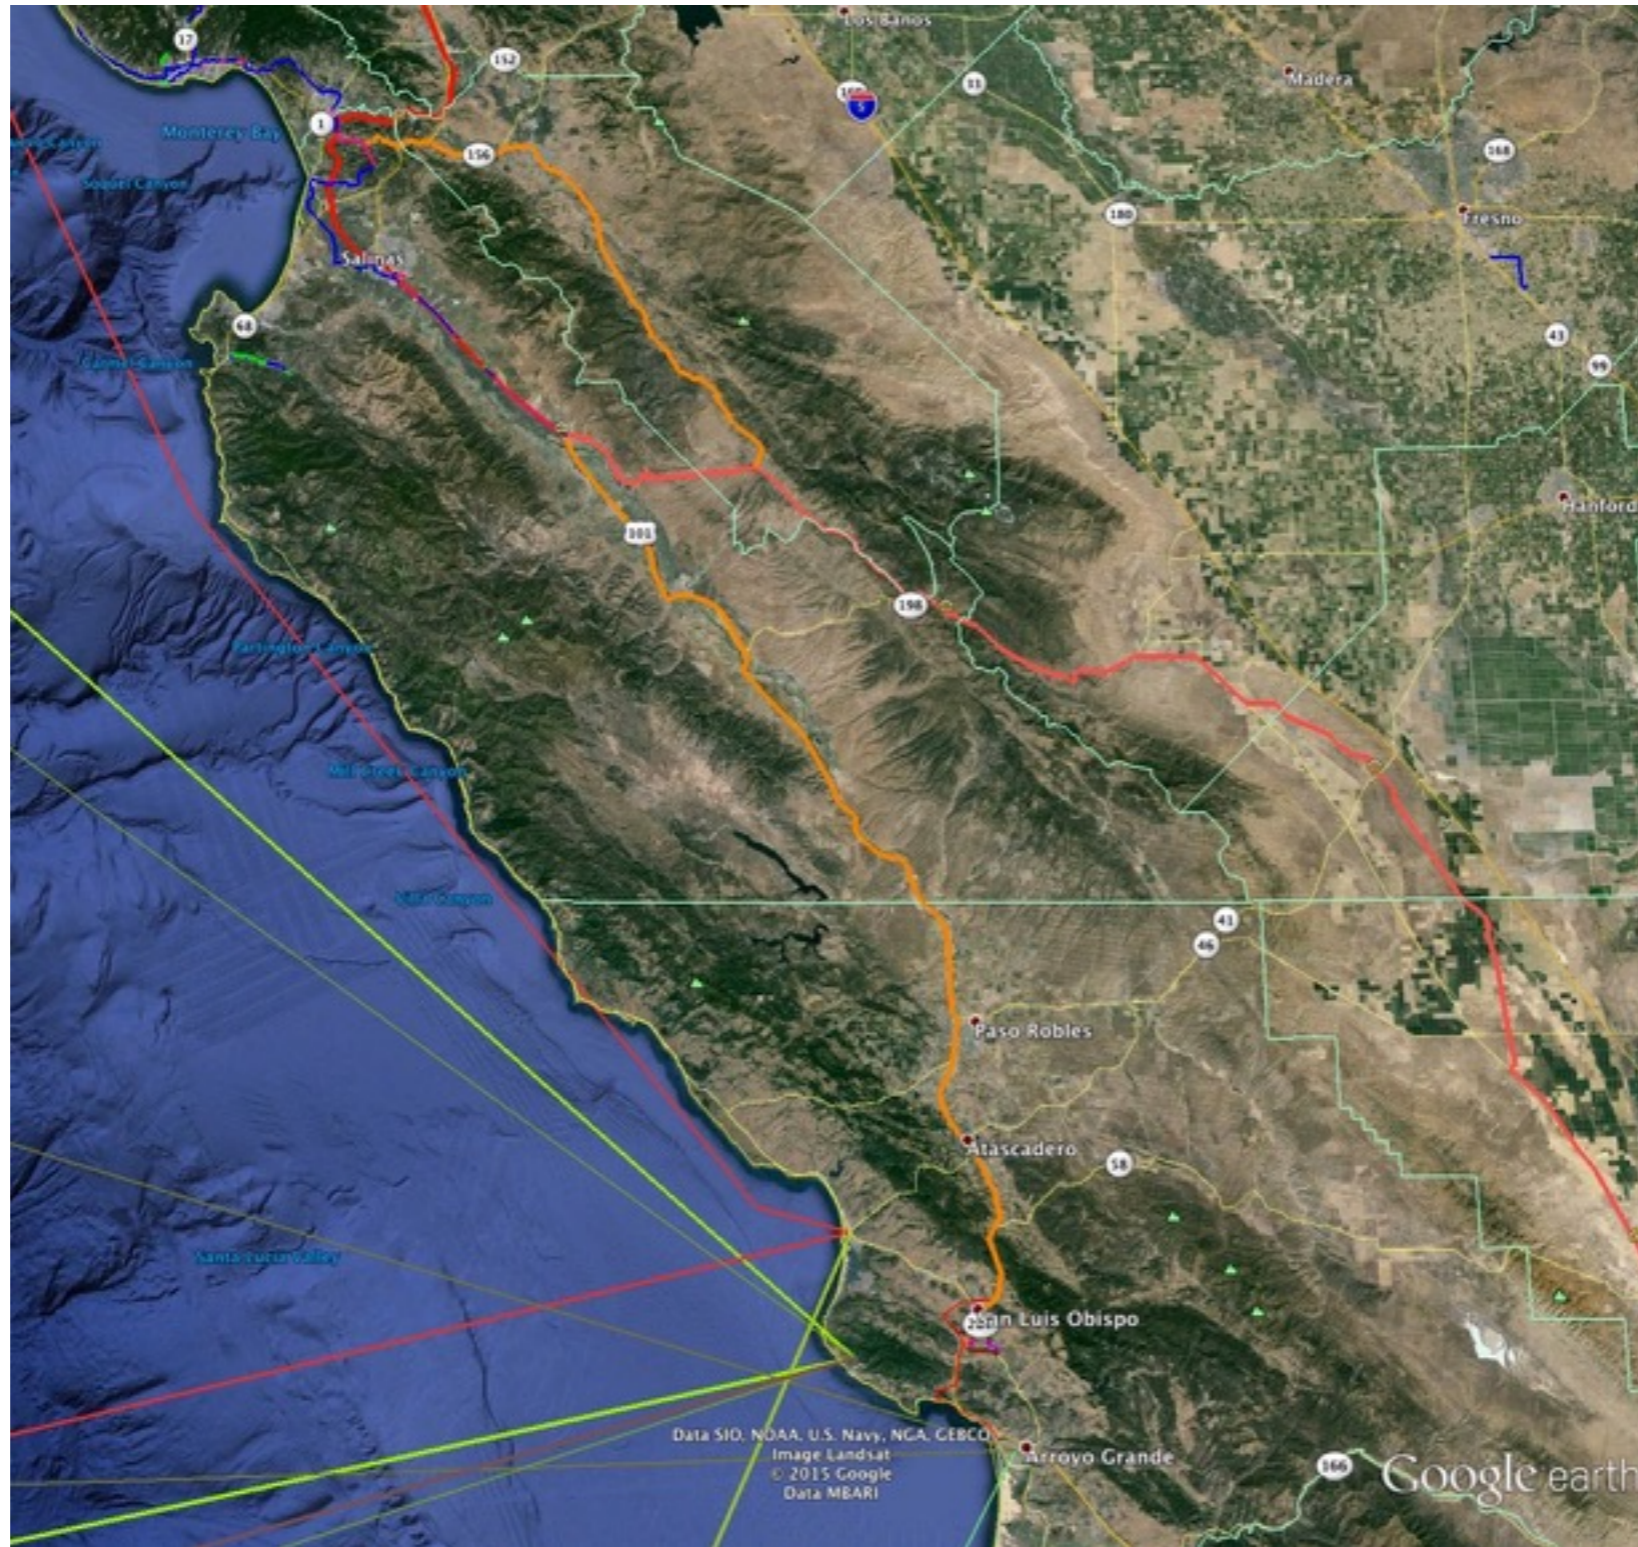

Infrastructure projects changing the landscape

- Sunesys project will be regional backbone.
- Infrastructure builds by incumbents, independents.
- Muni projects in Santa Cruz (city & county), Watsonville, Hollister, Salinas. 

Salinas AgTech Corridor

Leverages existing and planned fiber networks

Extend middle mile to King City, SLO, Hollister & Monterey

Current projects show feasibility

Back up slides

Central Coast
Broadband Consortium

Monterey County

1. Greenfield
2. King City
3. Gonzales

Regional Wild Cards

1. Soledad
2. Castroville
3. Chualar

Santa Cruz County

1. Pleasure Point/Twin Lakes
2. Soquel
3. Brookdale

San Benito County

1. Aromas area
2. Airport/Northeast area
3. Cienega Road area

Extend fiber to King City & SLO, complete Hollister loop

Links greater Salinas Valley to major routes