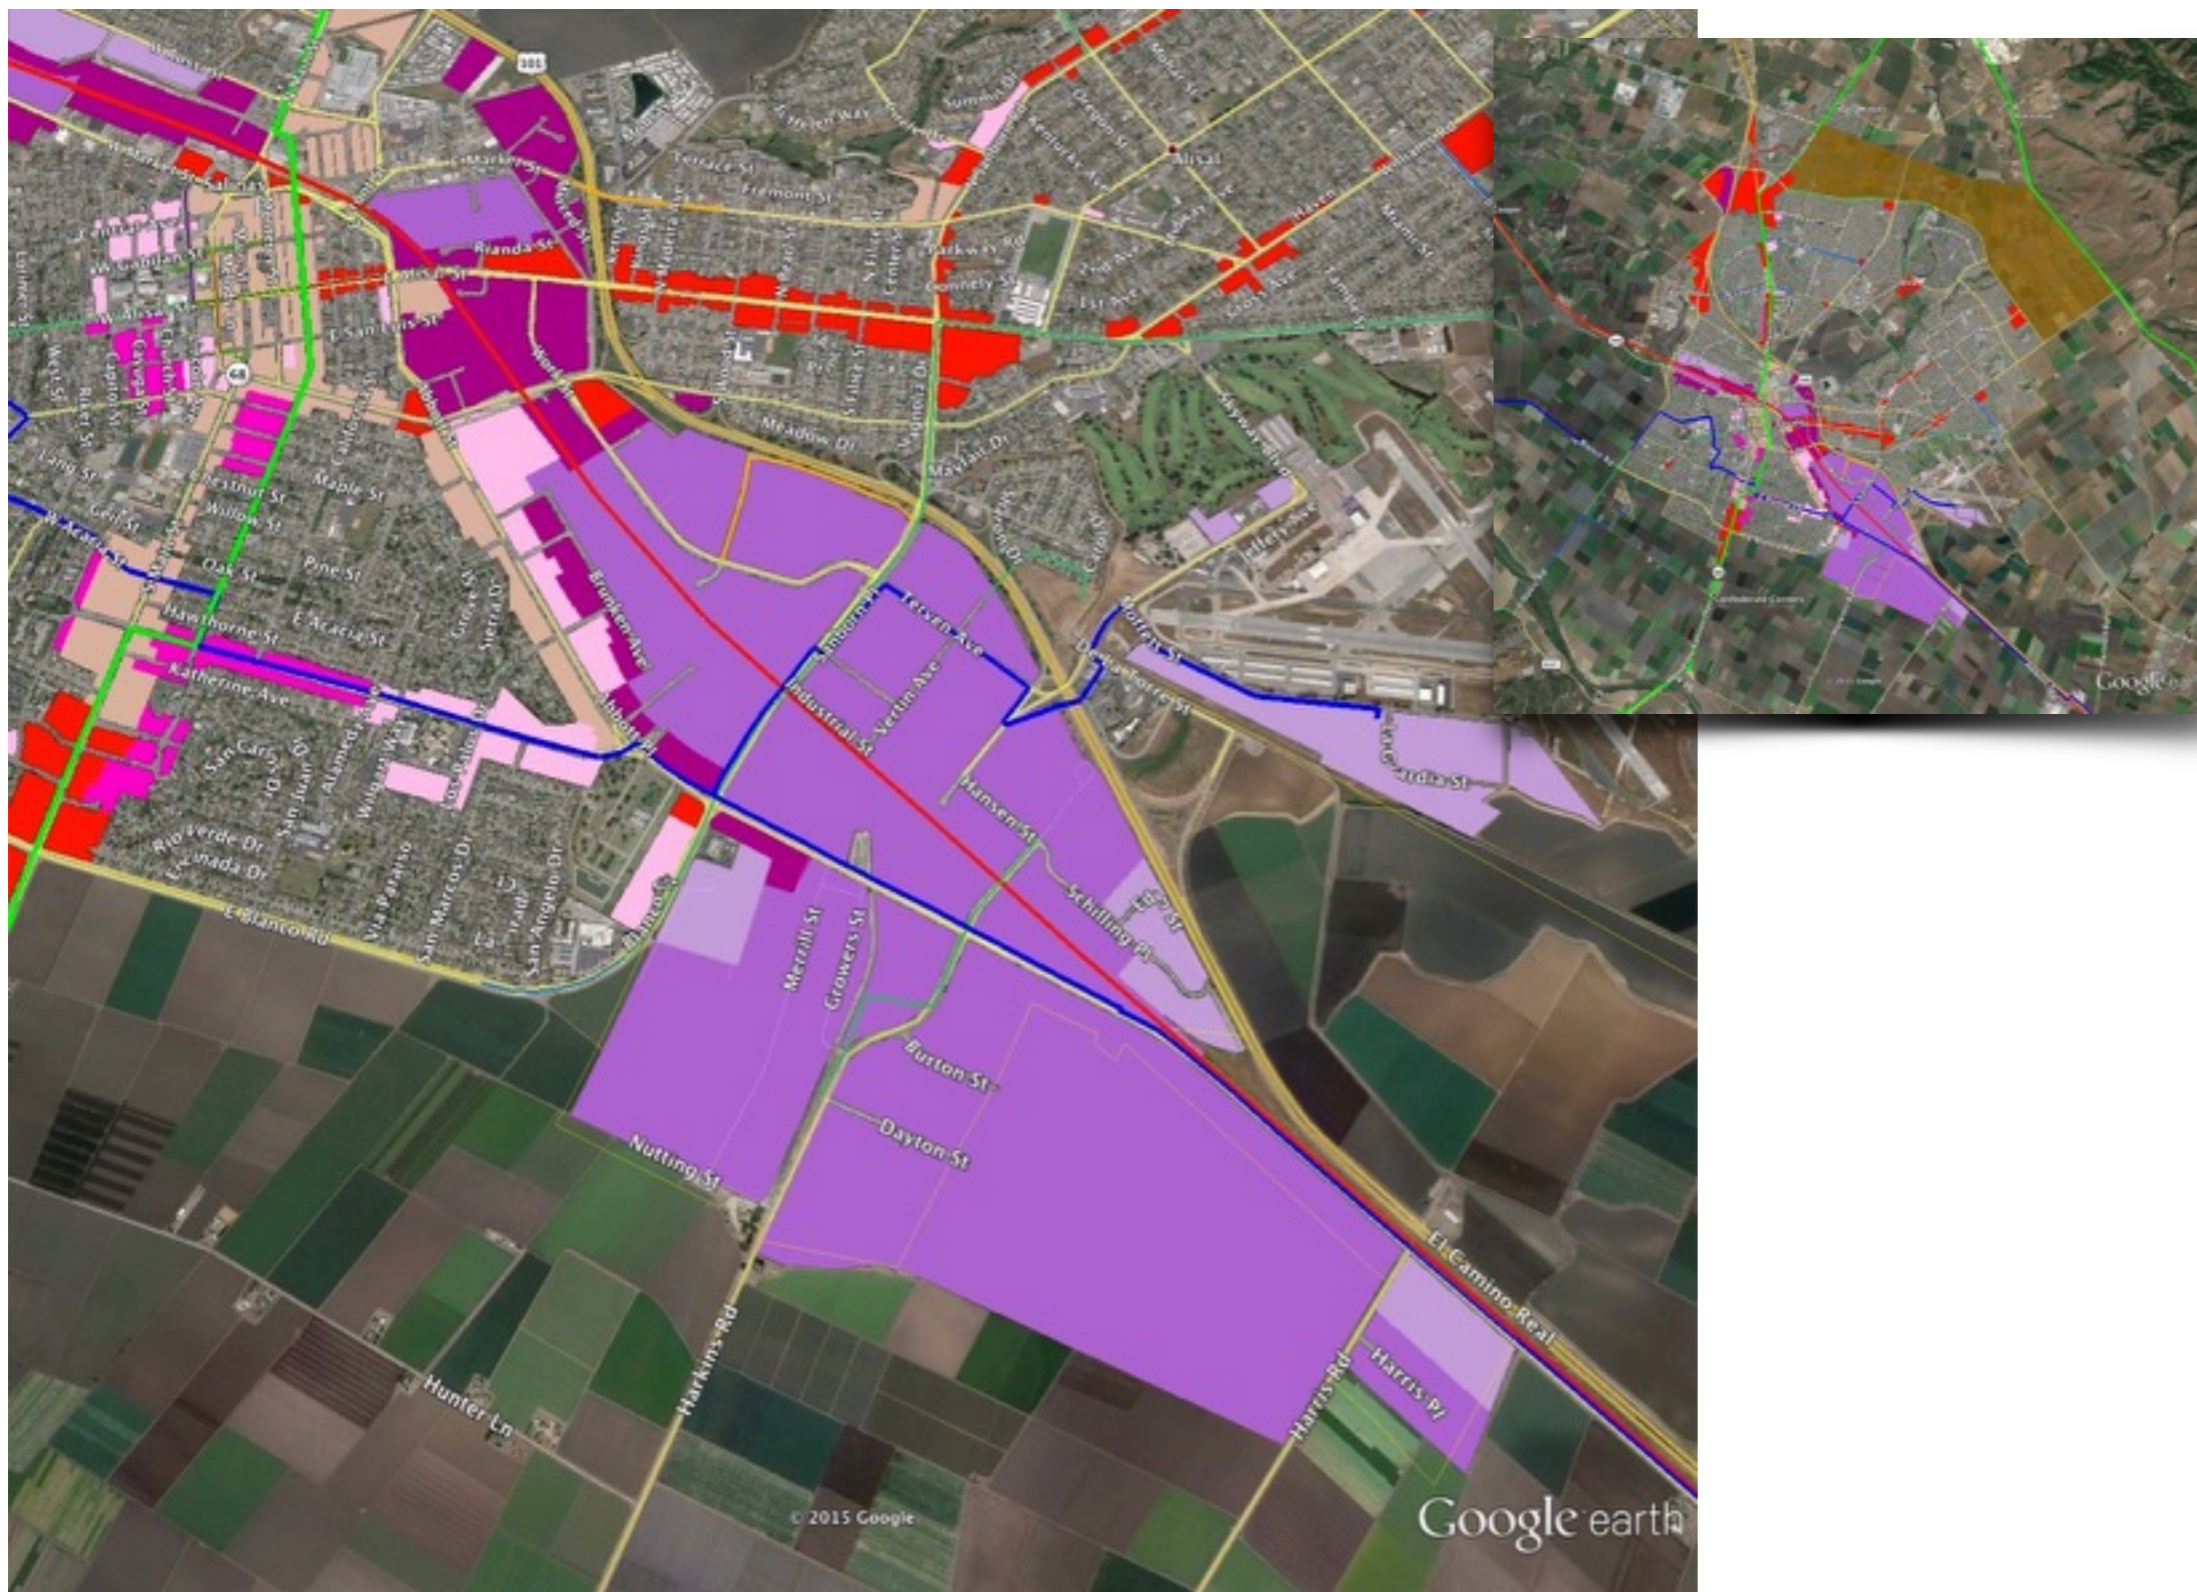

Central Coast Broadband Update

11 October 2016

Central Coast
Broadband Consortium

Central Coast region has below average broadband infrastructure

- Historically isolated from major Internet centers.
- Urban areas range from "C" to "D" grades.
- Rural areas get "D", "F" and "F-" grades.

Infrastructure projects changing the landscape

- Sunesys project will be regional backbone.
- Infrastructure builds by incumbents, independents.
- Muni projects in Santa Cruz (city & county), Watsonville, Hollister, Salinas. 

Salinas AgTech Corridor

Leverages existing and planned fiber networks

Extend middle mile to King City, SLO, Hollister & Monterey

Current projects show feasibility

Back up slides

Central Coast
Broadband Consortium

Extend fiber to King City & SLO, complete Hollister loop

Links greater Salinas Valley to major routes