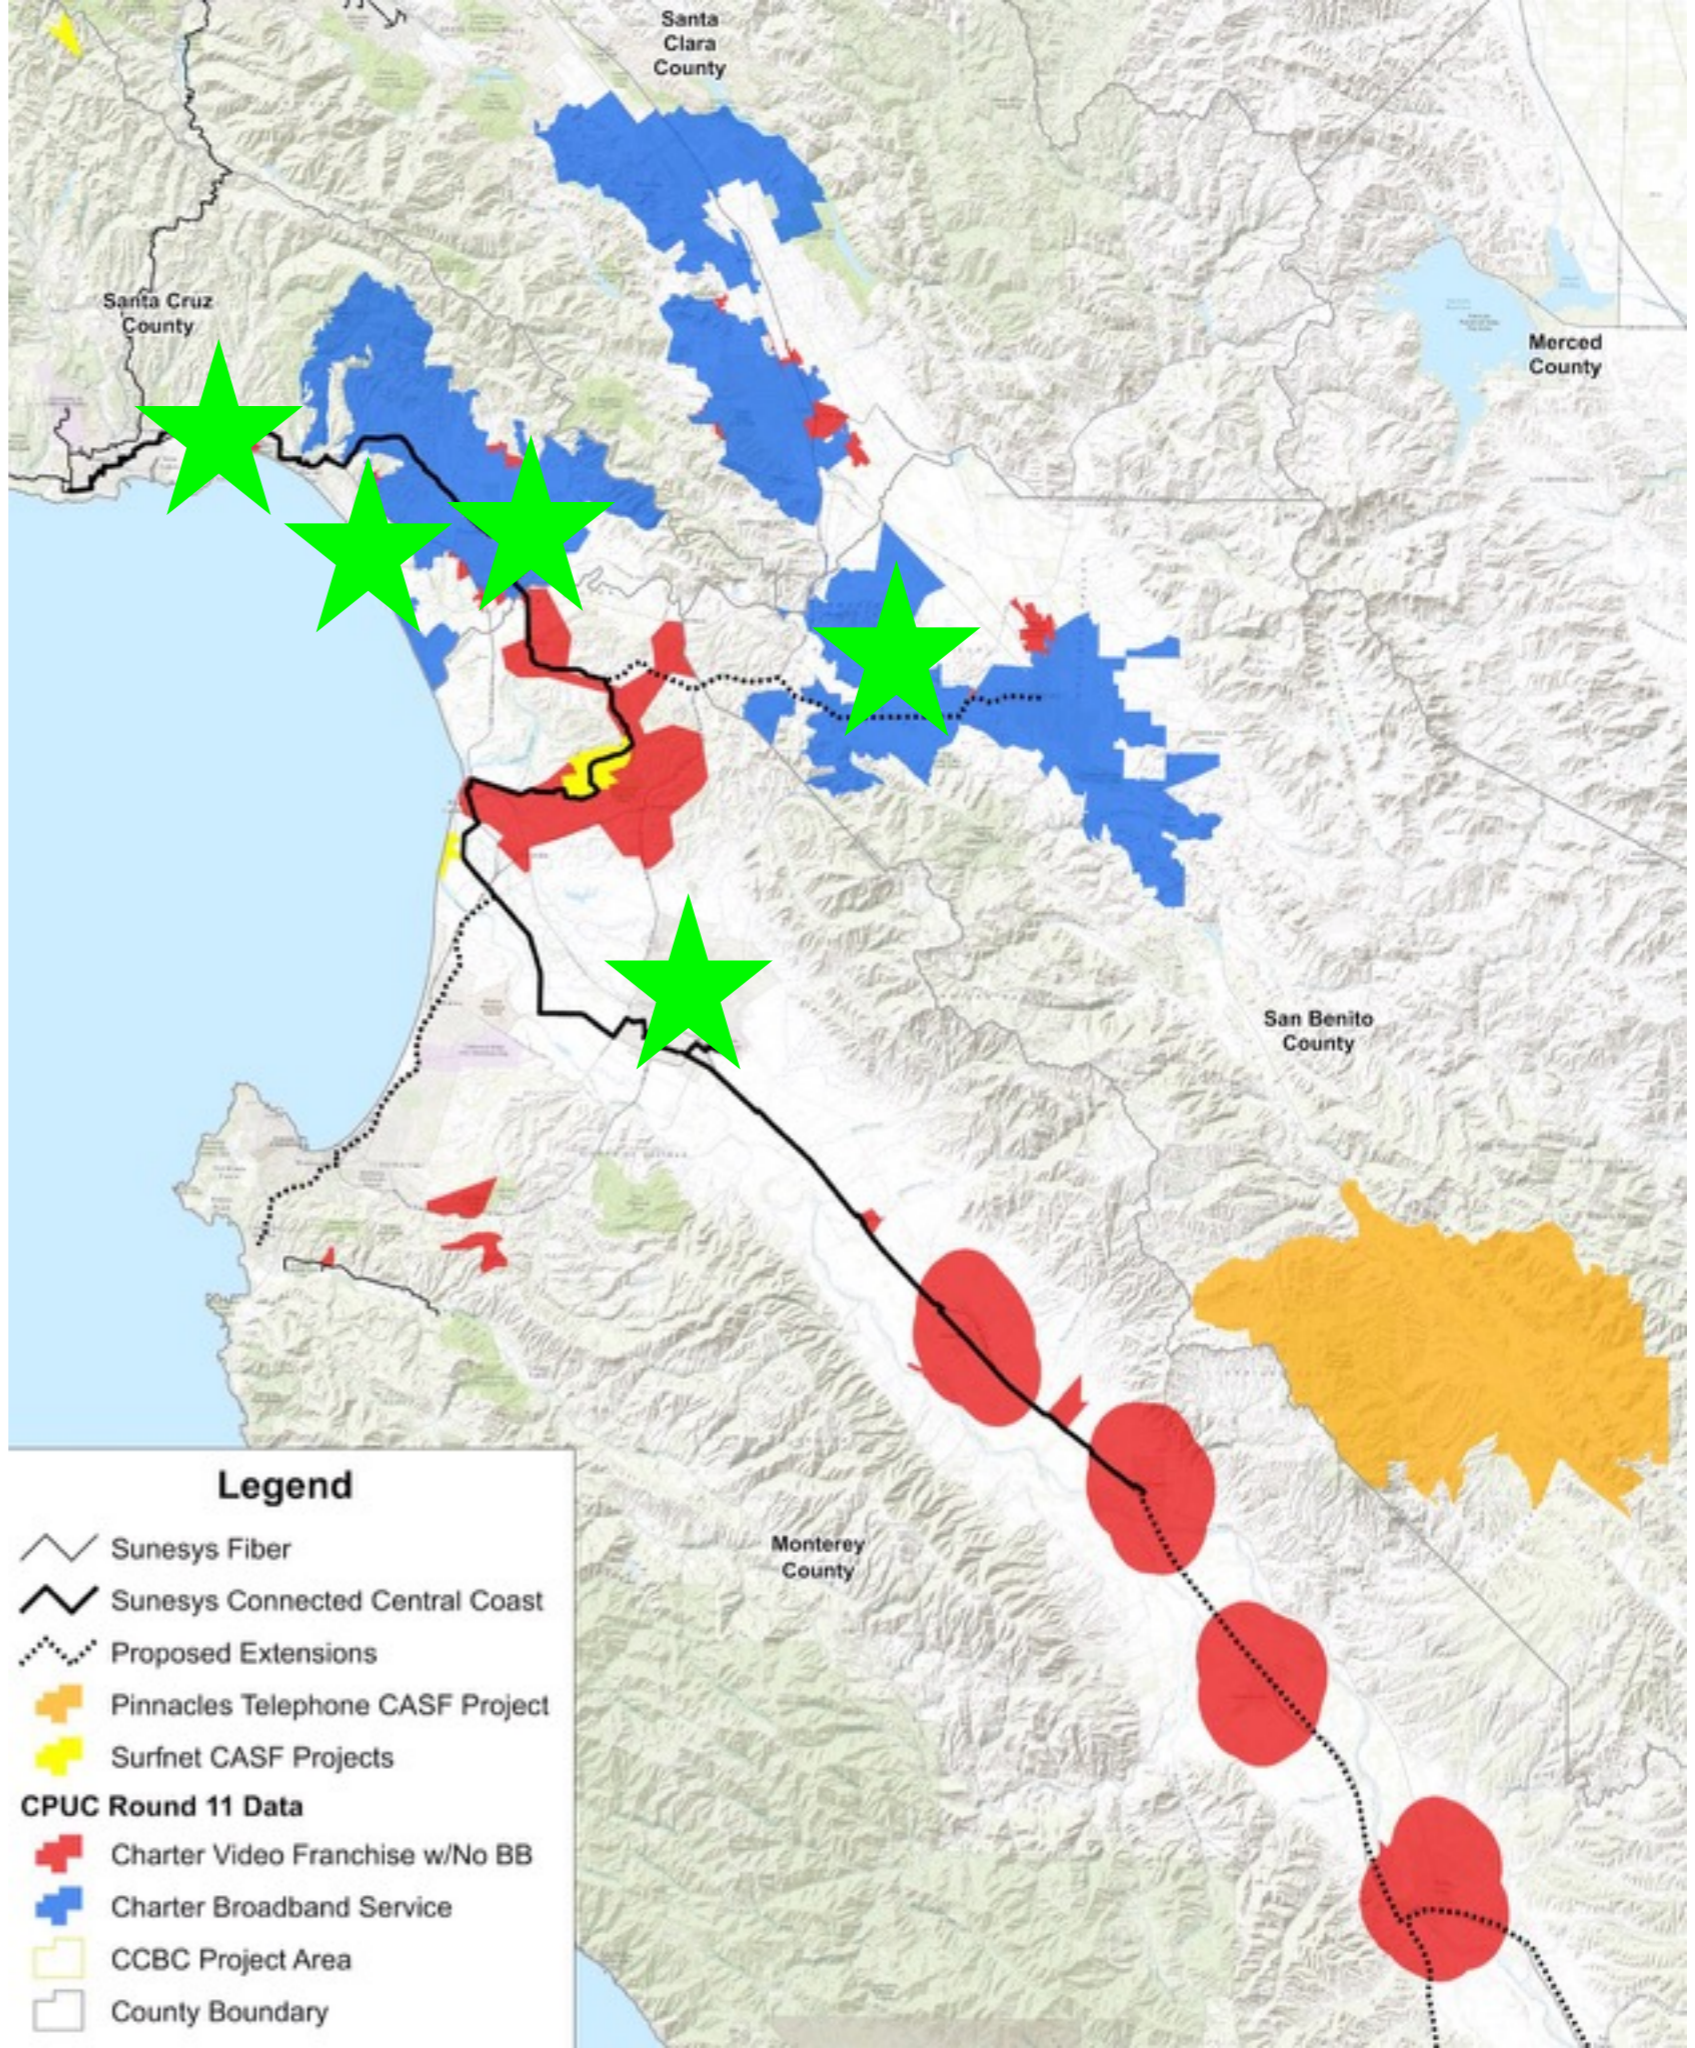

Central Coast Broadband Update

11 October 2016

Central Coast
Broadband Consortium

Central Coast region has below average broadband infrastructure

- Historically isolated from major Internet centers.
- Urban areas range from "C" to "D" grades.
- Rural areas get "D", "F" and "F-" grades.

Infrastructure projects changing the landscape

- Sunesys project will be regional backbone.
- Infrastructure builds by incumbents, independents.
- Muni projects in Santa Cruz (city & county), Watsonville, Hollister, Salinas. 

Salinas AgTech Corridor

Leverages existing and planned fiber networks

Extend middle mile to King City, SLO, Hollister & Monterey

Current projects show feasibility

Back up slides

Central Coast
Broadband Consortium

Extend fiber to King City & SLO, complete Hollister loop

Links greater Salinas Valley to major routes